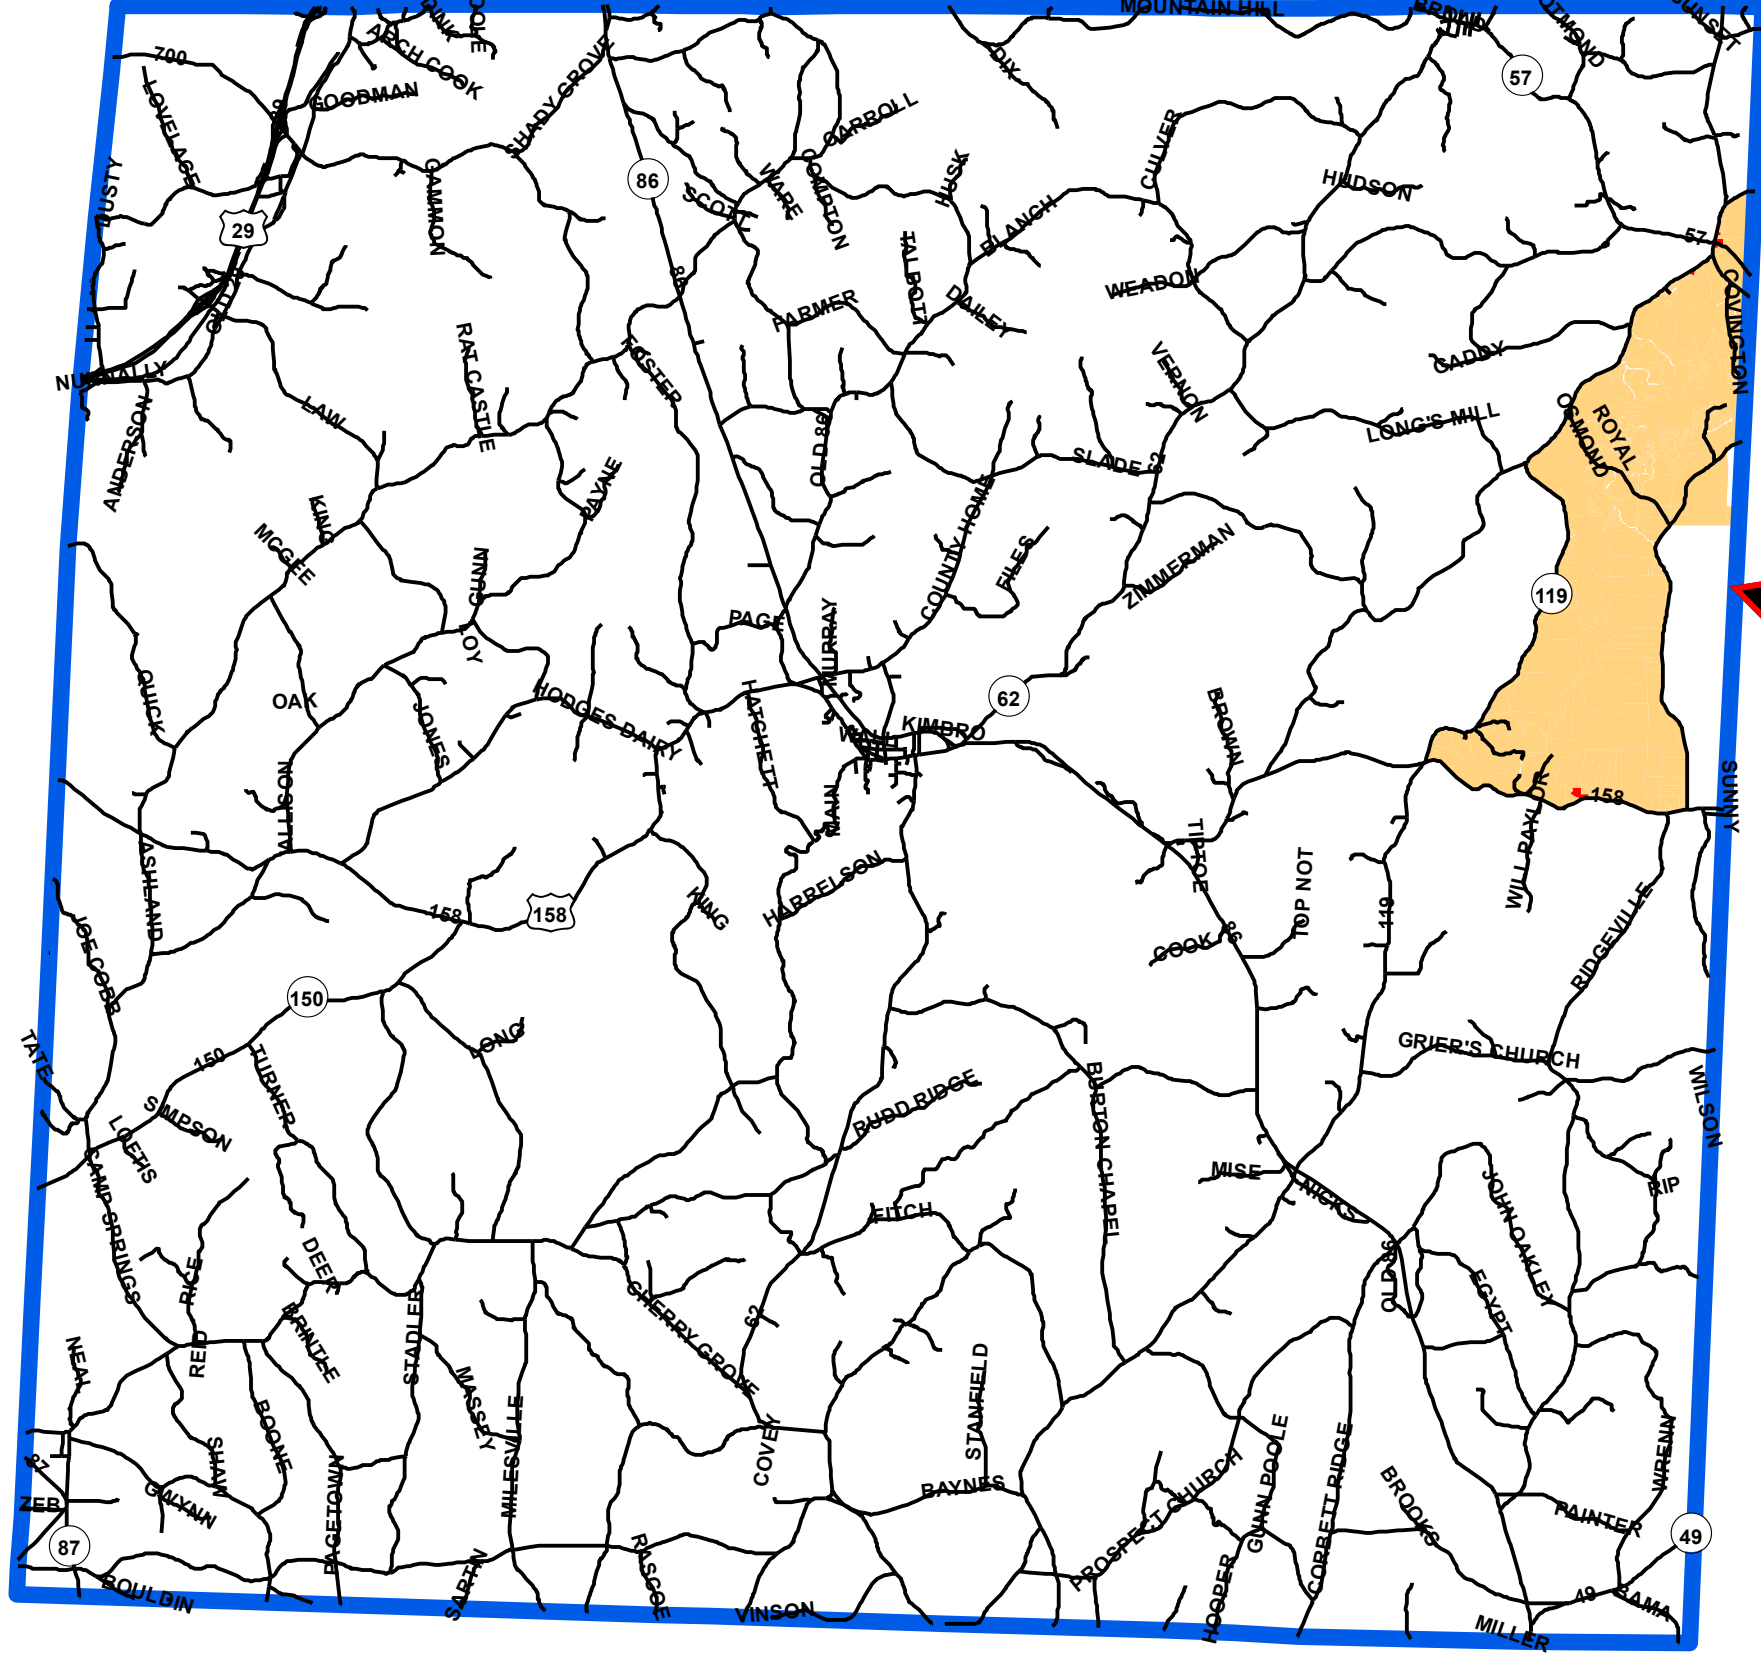

# Official Zoning Map - Hyco Lake Zoning Area: Caswell County, NC

## Hyco Lake Zoning: Inset Map Caswell County, NC

### Legend

-  Caswell County Boundary
  -  Tax Parcels
  - Hyco Lake Zoning**
  -  Recreation Business District (RB)
  -  Resort Residential (RR)
  -  Industrial Park District (IP)
-   Feet  
0 395 790 1,580

Person  
County