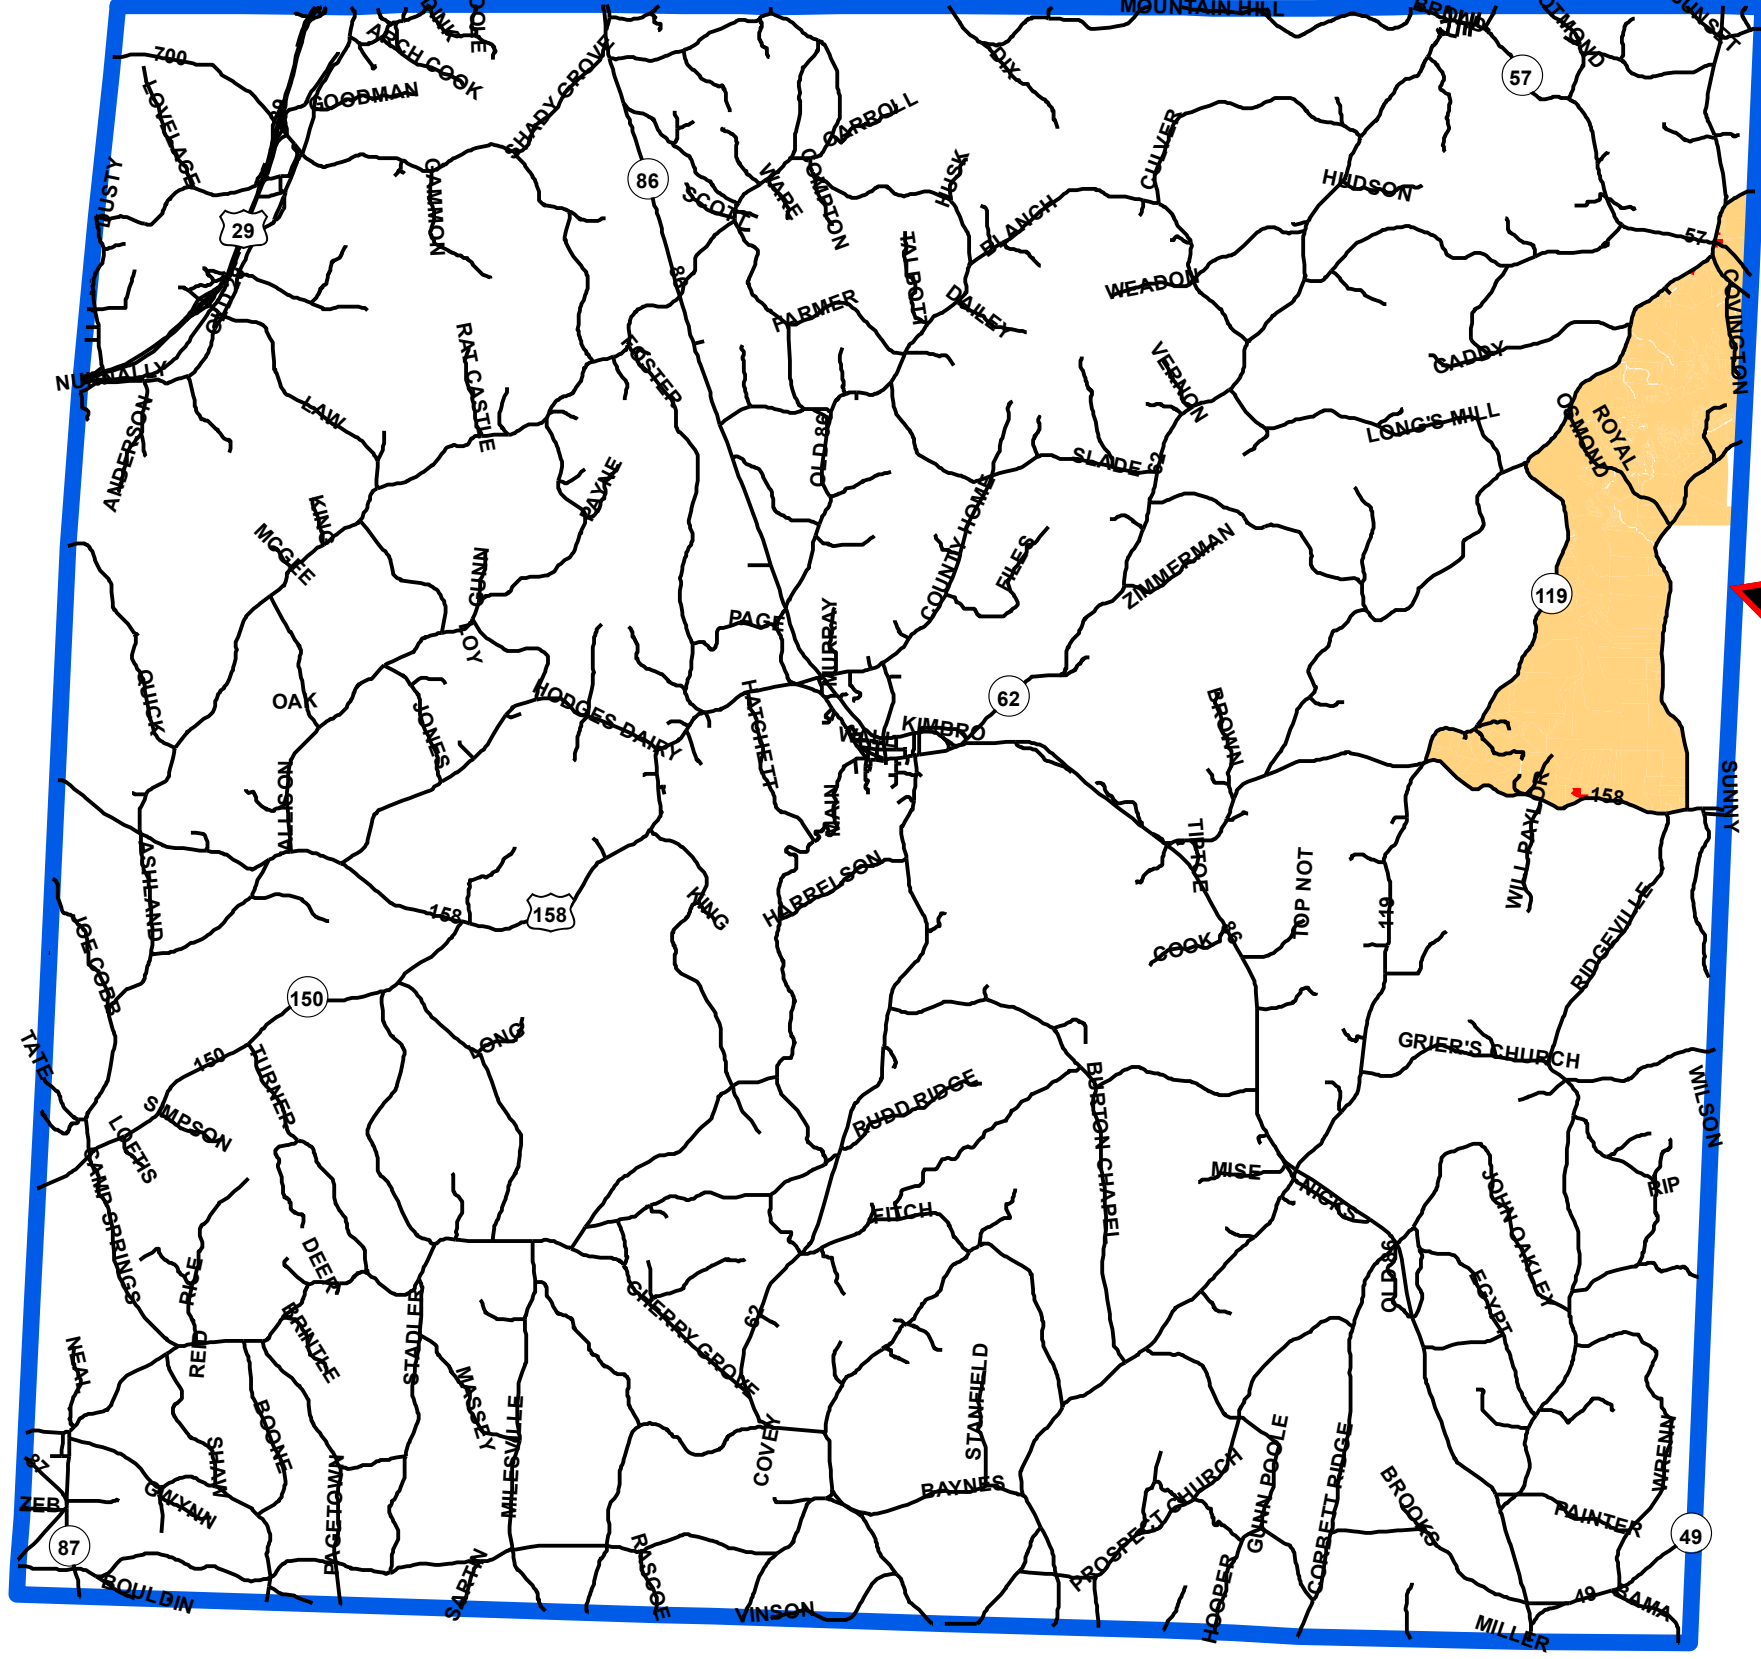

Official Zoning Map - Hyco Lake Zoning Area: Caswell County, NC

Hyco Lake Zoning: Inset Map Caswell County, NC

Legend

- Caswell County Boundary
 - Tax Parcels
 - Hyco Lake Zoning**
 - Recreation Business District (RB)
 - Resort Residential (RR)
 - Industrial Park District (IP)
- Feet
0 395 790 1,580

This is to certify that this is the Official Zoning Map referenced in the Caswell County Unified Development Ordinance, replacing all previous official zoning maps.

Chair, Board of Commissioners

Clerk

Date of Adoption

Person
County